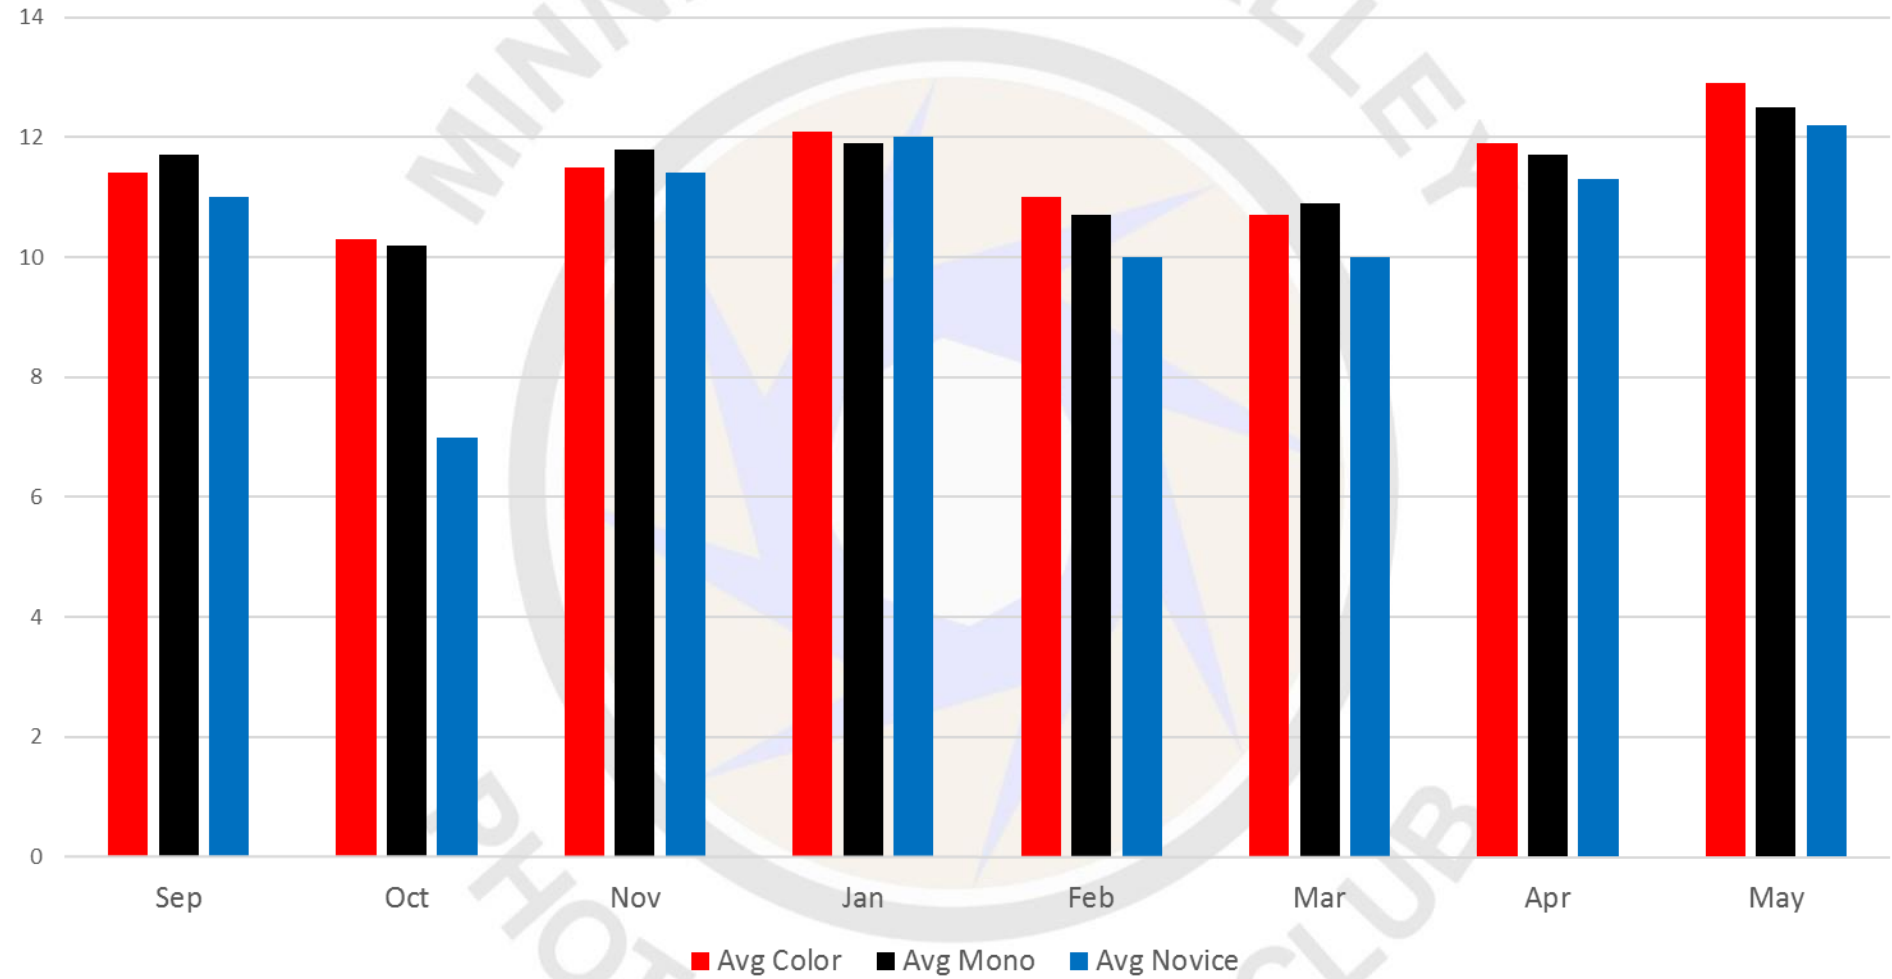

**MINNESOTA VALLEY
PHOTOGRAPHY CLUB**

MVPC 2016-2017 Salon Season Fun Facts!

Salon Stats

Last Year

- **56 Members Participated**

43

 - 43 Non-Novice

-35

 - 18 Novice

-9

- **725 Images Submitted**

573

 - 431 Digital Images

-336

 - 294 Prints

-237

Pie Chart of Salon Type

Average Score by Month

Awarded Images by Month

Percent Awards by Month