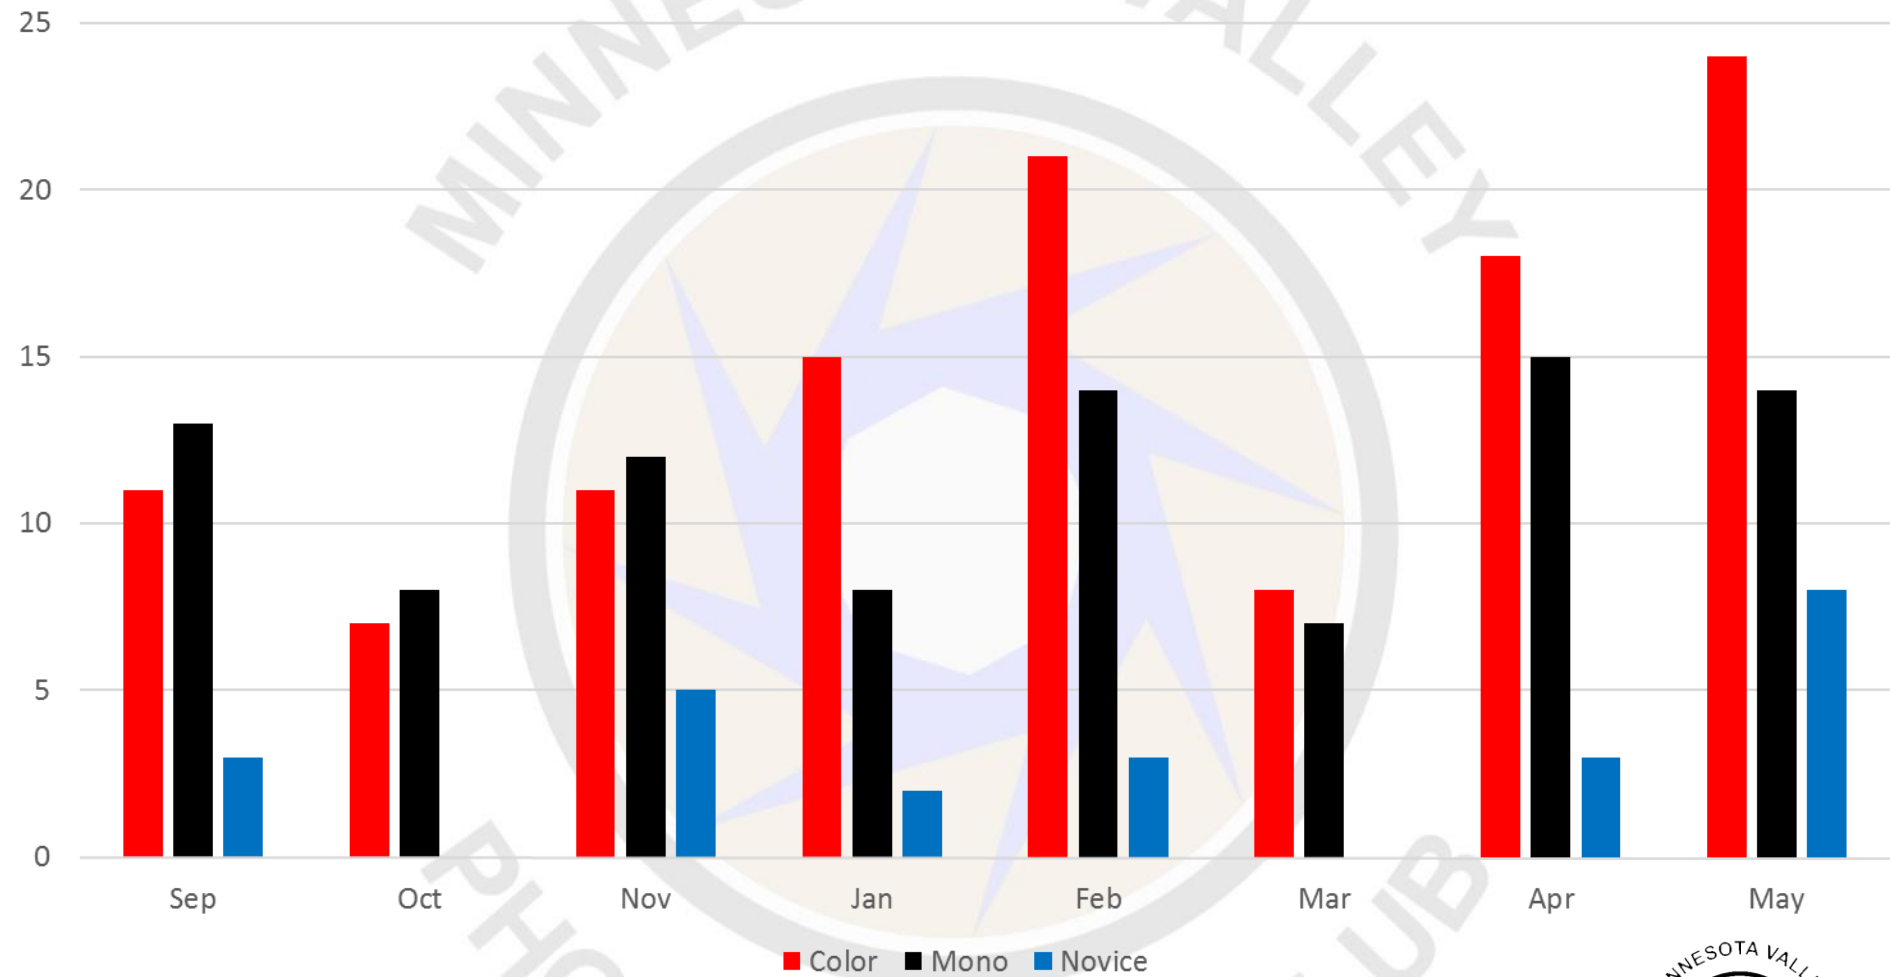

**MINNESOTA VALLEY
PHOTOGRAPHY CLUB**

MVPC 2016-2017 Salon Season Fun Facts!

Salon Stats

Last Year

- **56 Members Participated**

43

 - 43 Non-Novice

-35

 - 18 Novice

-9

- **725 Images Submitted**

573

 - 431 Digital Images

-336

 - 294 Prints

-237

Pie Chart of Salon Type

Average Score by Month

Awarded Images by Month

Percent Awards by Month