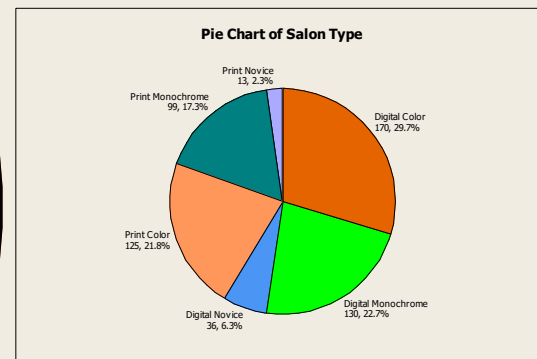

**MINNESOTA VALLEY
PHOTOGRAPHY CLUB**

MVPC 2016-2017 Salon Season Fun Facts!

Salon Stats

Last Year

- **56 Members Participated**

43

 - 43 Non-Novice

-35

 - 18 Novice

-9

- **725 Images Submitted**

573

 - 431 Digital Images

-336

 - 294 Prints

-237

Pie Chart of Salon Type

Average Score by Month

Awarded Images by Month

Percent Awards by Month