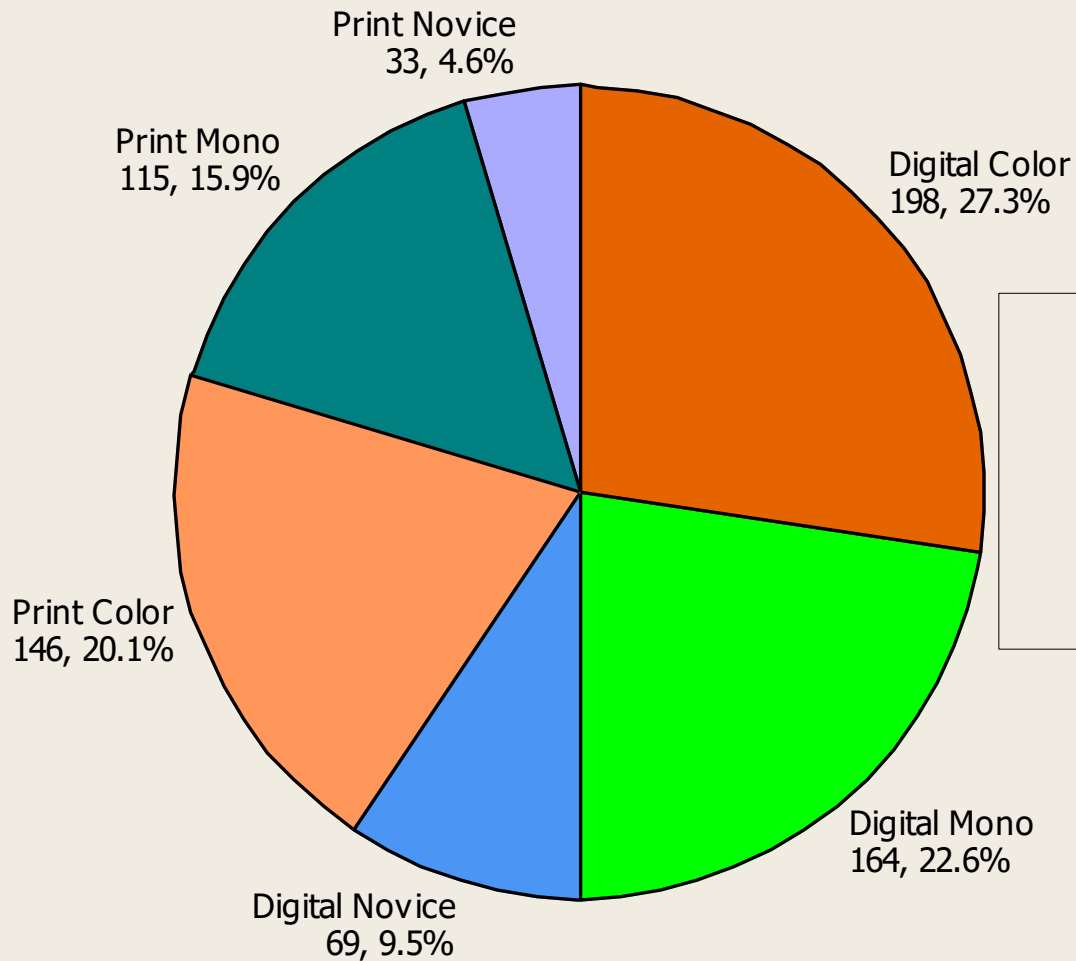

**MINNESOTA VALLEY
PHOTOGRAPHY CLUB**

MVPC 2016-2017 Salon Season Fun Facts!

Salon Stats

Last Year

- **56 Members Participated**

43

 - 43 Non-Novice

-35

 - 18 Novice

-9

- **725 Images Submitted**

573

 - 431 Digital Images

-336

 - 294 Prints

-237

Pie Chart of Salon Type

Average Score by Month

Awarded Images by Month

Percent Awards by Month